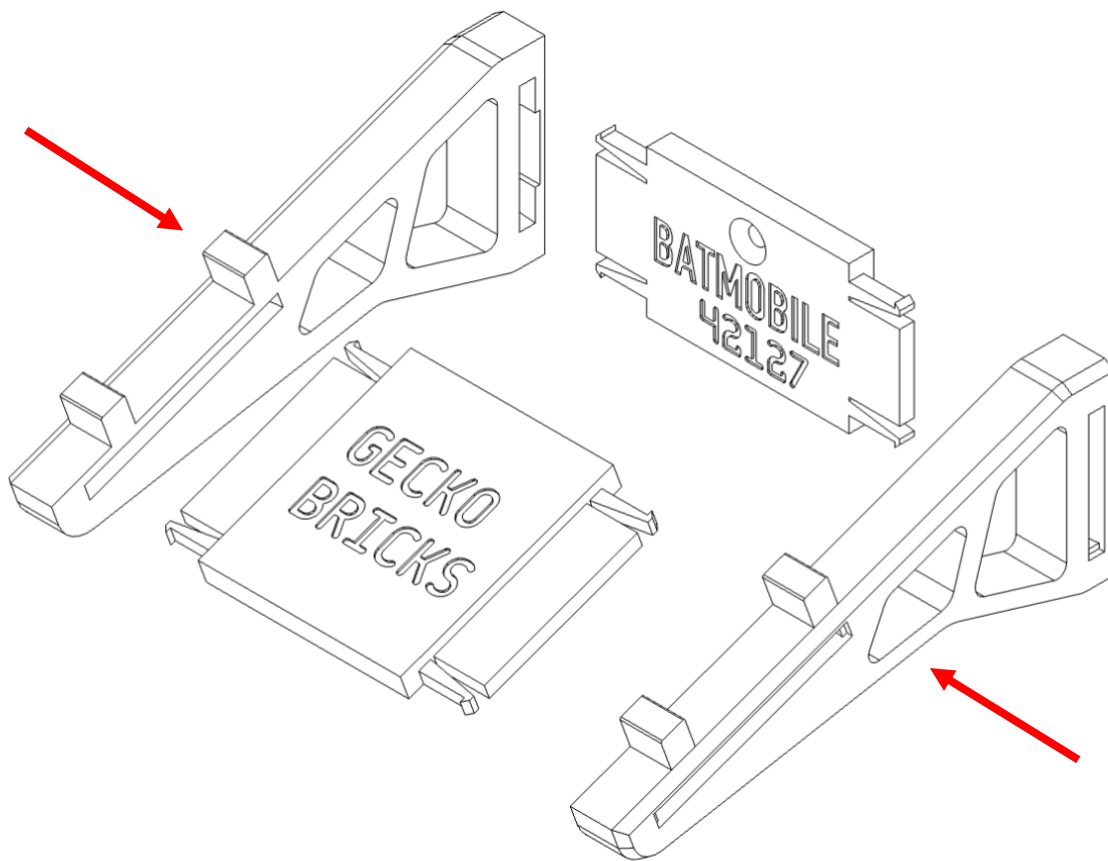

Vertical Wall Mount Instructions For The Batman Batmobile – (42127)

Vertical Wall Mount Instructions For The Batman Batmobile – (42127)