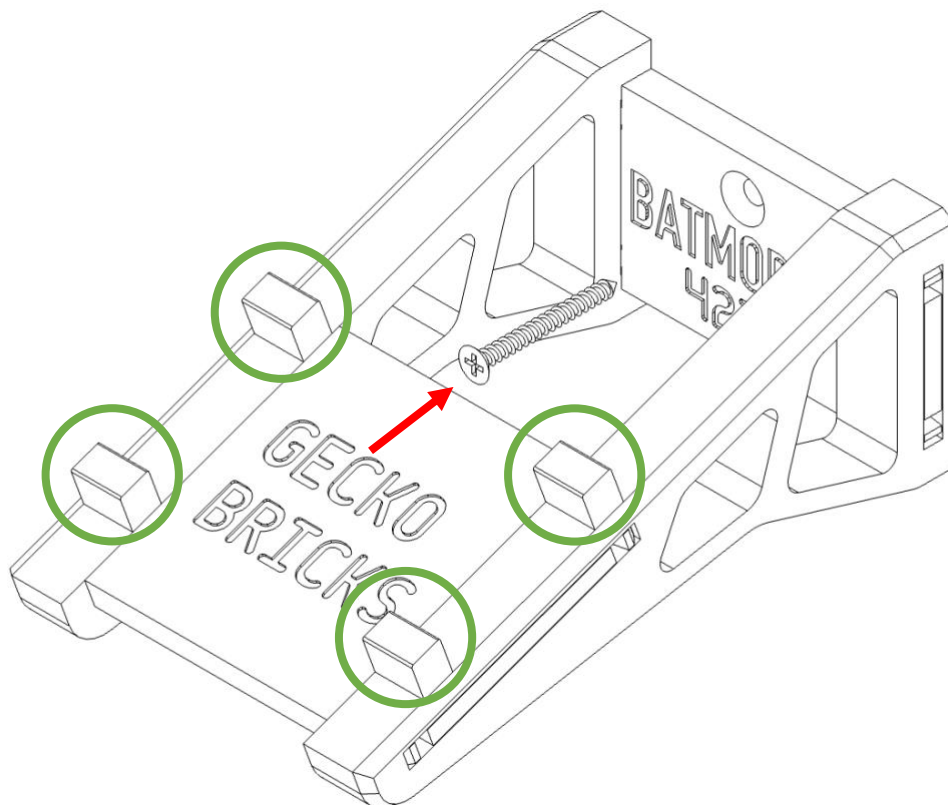

Vertical Wall Mount Instructions For The Batman Batmobile – (42127)

Vertical Wall Mount Instructions For The Batman Batmobile – (42127)